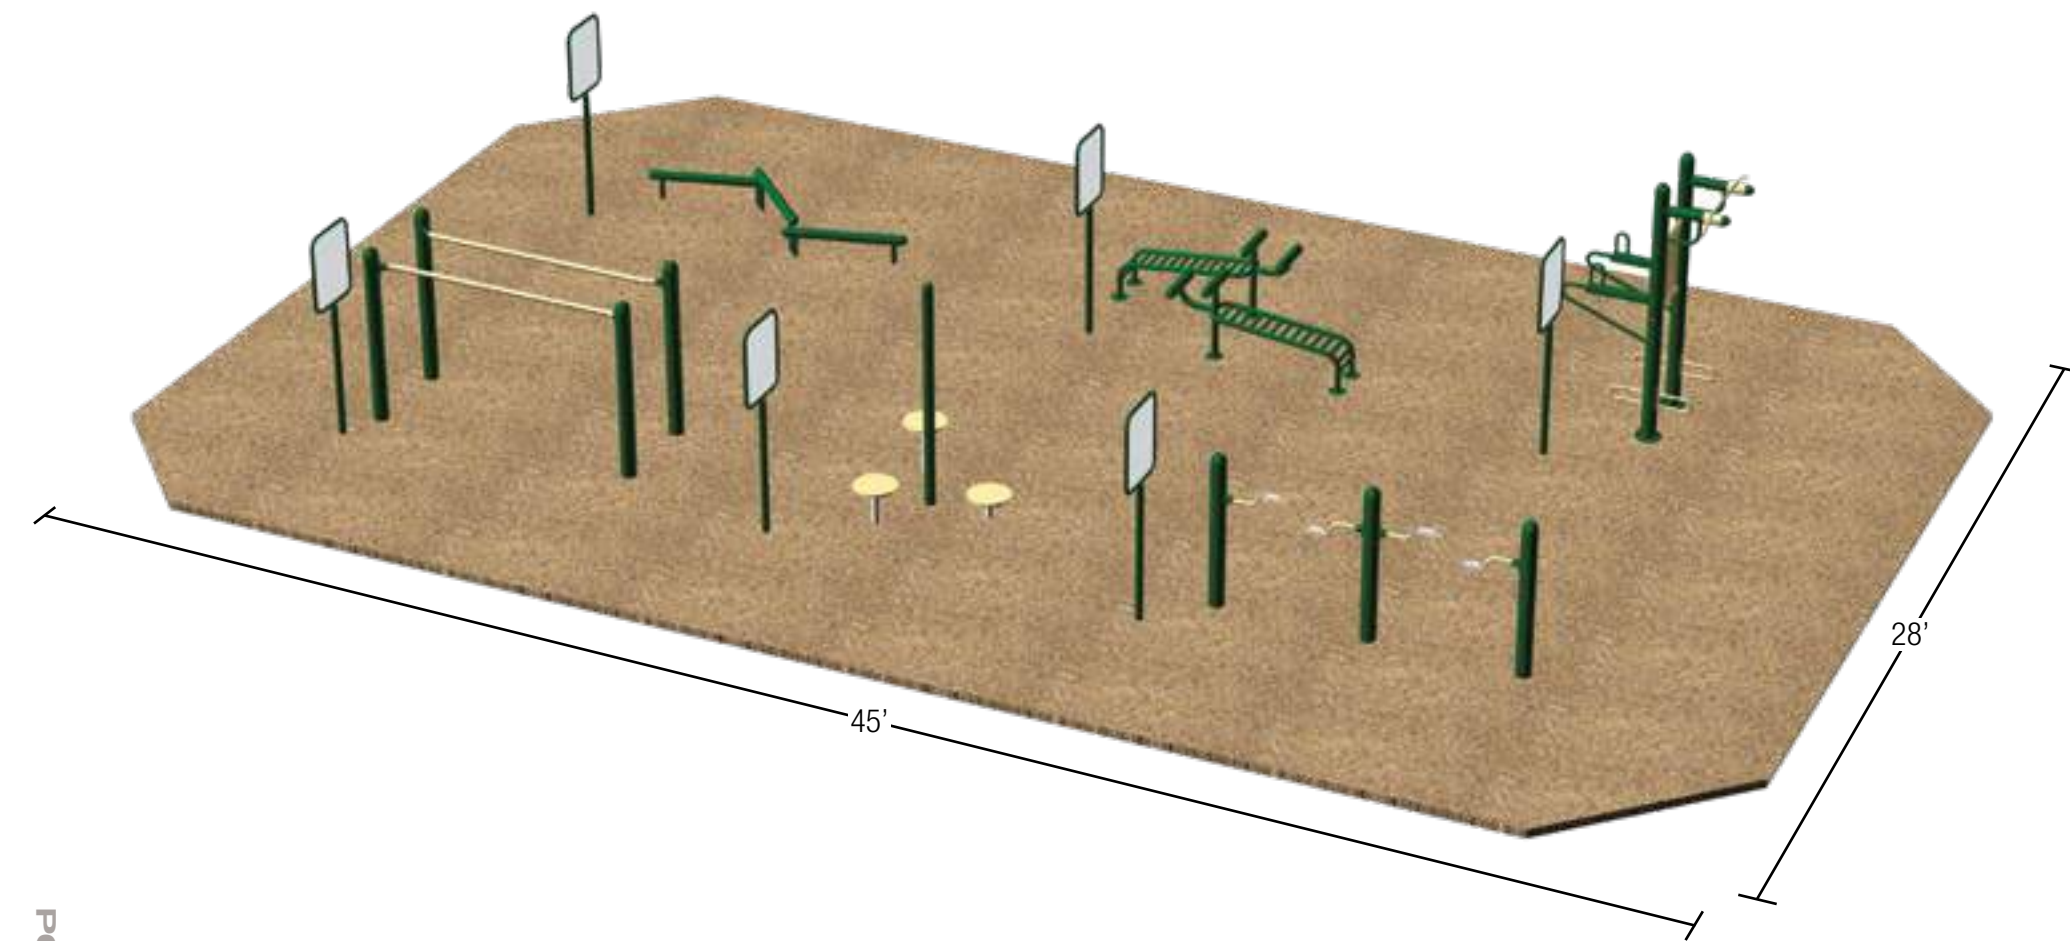

SAMPLE LAYOUT (w/ SIGNS)

SAMPLE LAYOUT (FITNESS TRAIL)

Fitness Park Sample Layout (w/ Signs)

MODEL NUMBERS:

- 78000004 – Parallel Bars
- 78000024 – Jump Bars
- 78000084 – Stretch Pole, 3-Pad

MODEL NUMBERS:

- 78000027 – Inclined Crunch Bench
- 78000072 – Hand Bike
- 78000001 – Pull-Up & Dip Station

MODEL NUMBERS:

- 78000087 – Small Signs

Fitness Park Sample Layout (Fitness Trail)

MODEL NUMBERS:

- 78000001 – Pull-Up & Dip Station
- 78000009 – Chest Press
- 78000066 – Waist & Ab Stretcher

MODEL NUMBERS:

- 78000008 – Lat Pull-Down
- 78000027 – Inclined Crunch Bench

MODEL NUMBERS:

- 78000016 – Butterfly Machine
- 78000032 – Pull-Up Pole Station
- 78000029 – Push-Up Bar