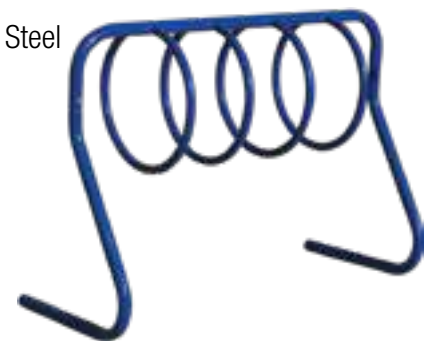

### Loop Style Bike Rack

MODEL NUMBERS:  
In-Ground Mount: BRL2G, BRL4G, BRL6G  
Surface Mount: BRL2S, BRL4S, BRL6S

CAPACITY: 2, 4, or 6 Bikes

Steel