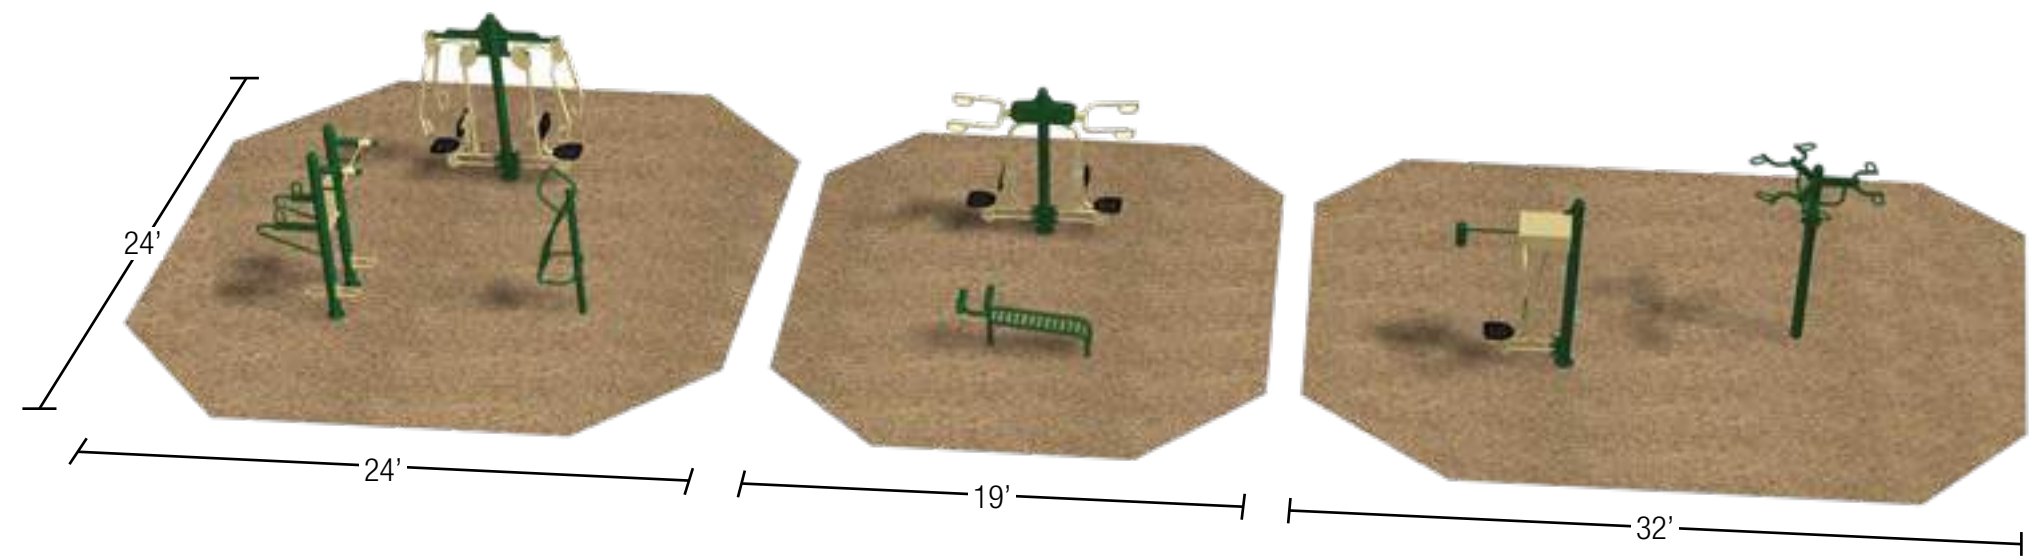

SAMPLE LAYOUT (w/ SIGNS)

SAMPLE LAYOUT (FITNESS TRAIL)

Fitness Park Sample Layout (w/ Signs)

MODEL NUMBERS:

- 78000004 – Parallel Bars
- 78000024 – Jump Bars
- 78000084 – Stretch Pole, 3-Pad

MODEL NUMBERS:

- 78000027 – Inclined Crunch Bench
- 78000072 – Hand Bike
- 78000001 – Pull-Up & Dip Station

MODEL NUMBERS:

- 78000087 – Small Signs

Fitness Park Sample Layout (Fitness Trail)

MODEL NUMBERS:

- 78000001 – Pull-Up & Dip Station
- 78000009 – Chest Press
- 78000066 – Waist & Ab Stretcher

MODEL NUMBERS:

- 78000008 – Lat Pull-Down
- 78000027 – Inclined Crunch Bench

MODEL NUMBERS:

- 78000016 – Butterfly Machine
- 78000032 – Pull-Up Pole Station
- 78000029 – Push-Up Bar