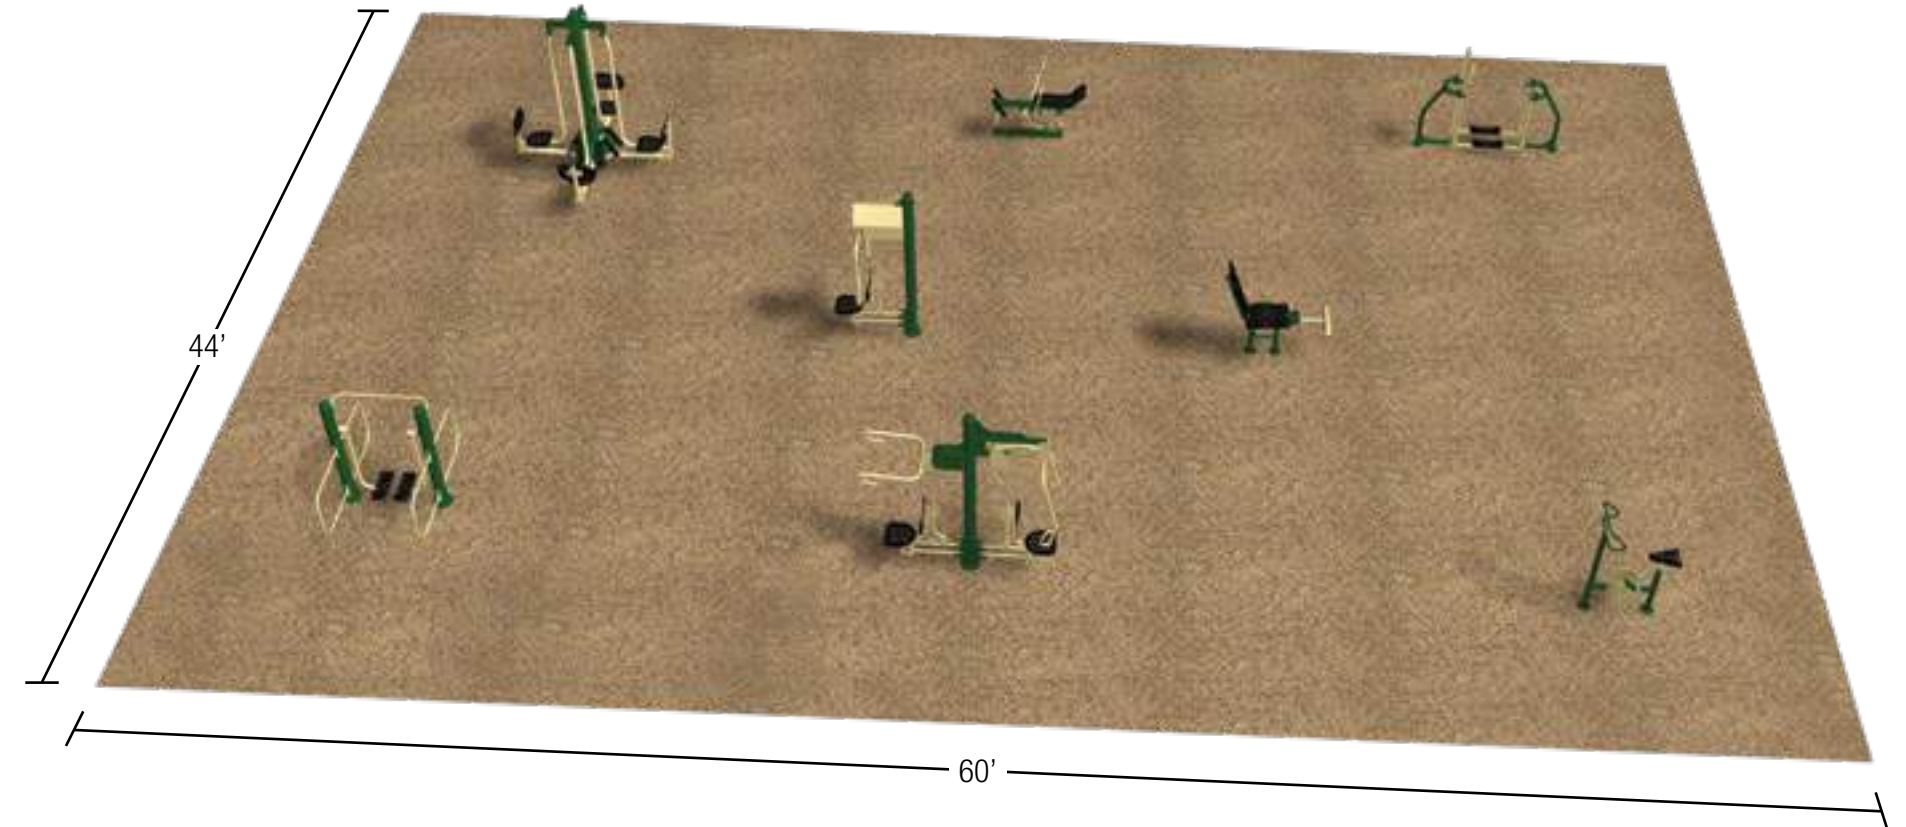

SAMPLE LAYOUT (DYNAMIC)

Fitness Park Sample Layout (Dynamic)

MODEL NUMBERS:

- 78000012 – Leg Press
- 78000042 – Air Walker
- 78000007 – Rowing Machine

MODEL NUMBERS:

- 78000016 – Butterfly Machine
- 78000047 – Combo Lat Pull-Down
  & Chest Press

MODEL NUMBERS:

- 78000013 – Leg Extension
- 78000019 – Cross Country Skier
- 78000037 – Upright Stationary Bike