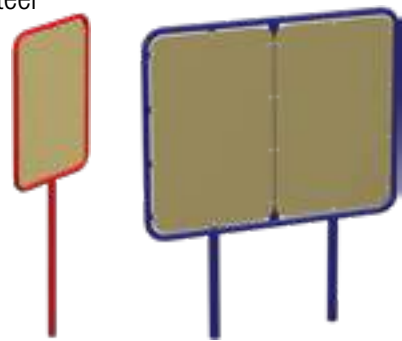

Fitness Park Information Sign

MODEL NUMBERS: Single: 78000034

Double: 78000038

SIZE: 32" x 44" or 60" x 44"

Steel