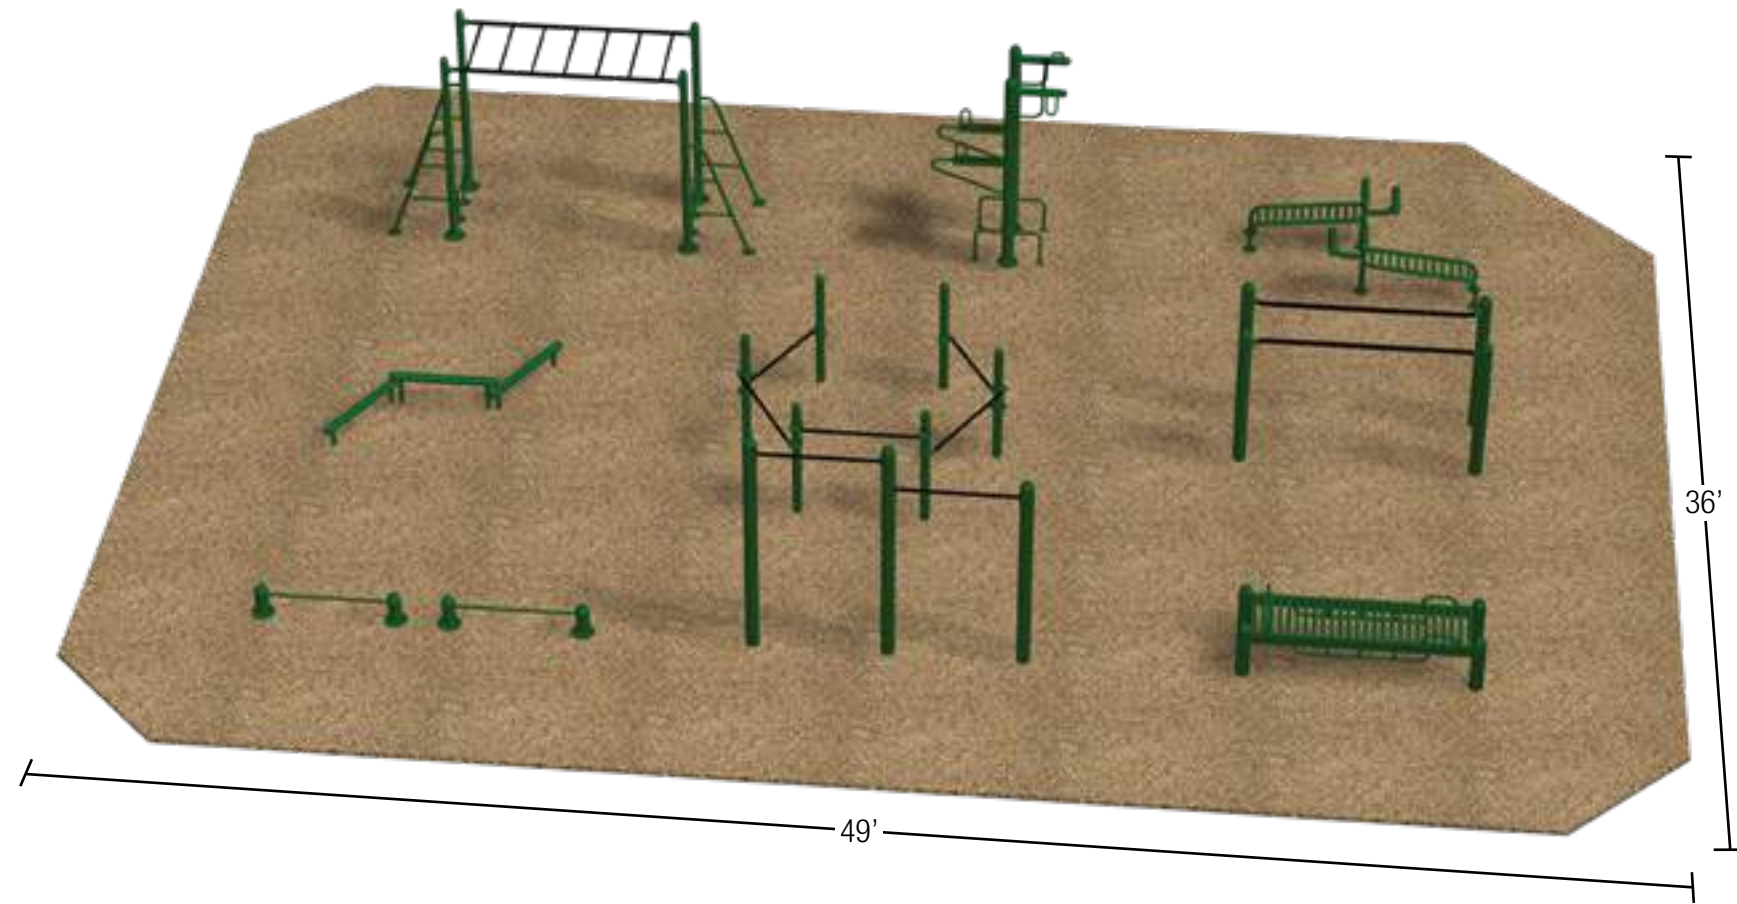

SAMPLE LAYOUT (STATIC)

Fitness Park Sample Layout (Static)

MODEL NUMBERS:

- 78000028 – Horizontal Ladder
- 78000024 – Jump bars
- 78000029 – Push-Up Bar

MODEL NUMBERS:

- 78000001 – Pull-Up & Dip Station
- 78000033 – Multi Bars
- 78000003 – Horizontal Bars

MODEL NUMBERS:

- 78000027 – Inclined Crunch Bench
- 78000004 – Parallel Bars
- 78000005 – Sit-Up / Push-Up Bench