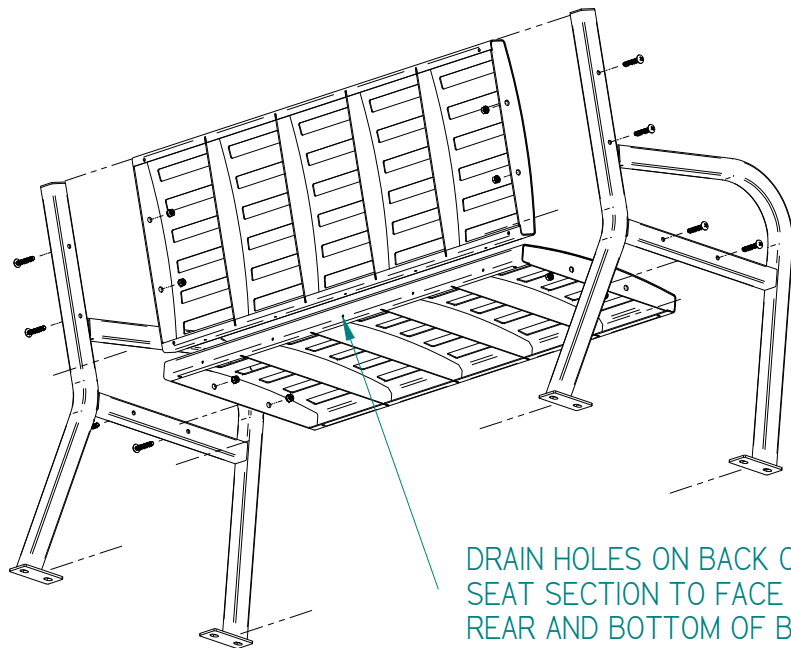

# PARIS

Site Furnishings • Outdoor Fitness

Toll-Free: 1-800-387-6318

DRAIN HOLES ON BACK OF SEAT SECTION TO FACE REAR AND BOTTOM OF BENCH.