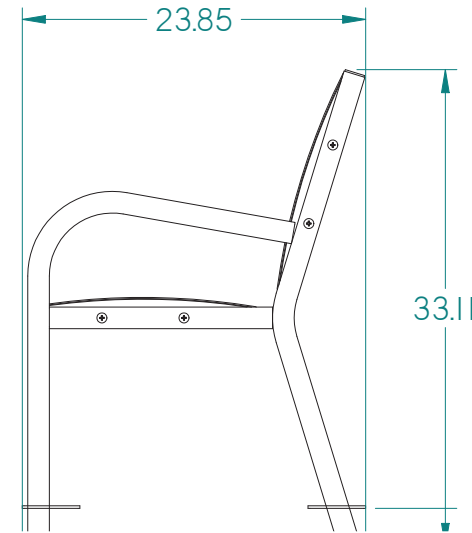

### MATERIALS:

- 1.50" X-1.50" X 1/8"W STEEL TUBING
- 14 GA STEEL SEAT SECTIONS
- 11 GA STEEL SEAT RIBS
- 7 GA STEEL FOOT PLATES
- 5/16-18 PHILLIPS TRUSS HEAD BLACK ZINC PLATED H/W INCLUDED
- 3/8-16 CONCRETE ANCHORING H/W INCLUDED
- PHILLIPS DRIVER BIT INCLUDED

## BENCH, LIS-BENCH-5.5FT

# PARIS

Site Furnishings • Outdoor Fitness

Toll-Free: 1-800-387-6318

LES TROUS D'ÉVACUATION D'EAU À L'ARRIÈRE DU SIÈGE DOIVENT ÊTRE ORIENTÉS VERS LE BAS DU BANC.