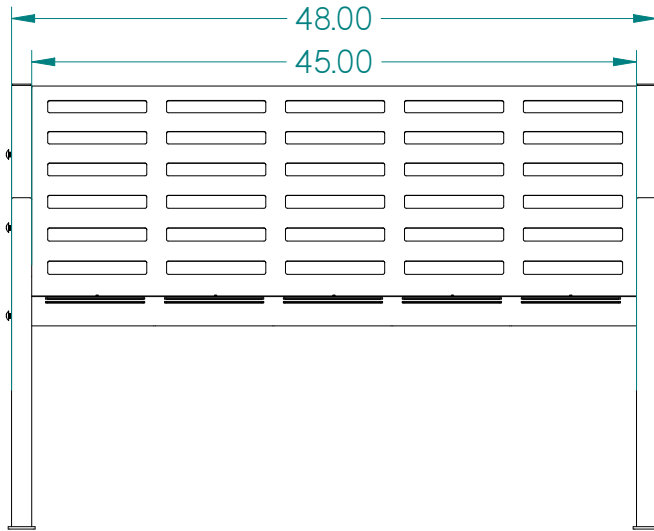

Lasting Impressions

www.pemf.com

PARIS

Site Furnishings • Outdoor Fitness

Toll-Free: 1-800-387-6318

DRAIN HOLES ON BACK OF SEAT SECTION TO FACE REAR AND BOTTOM OF BENCH.

MATERIALS:

- -1.50" X 1.50" X 1/8"W STEEL TUBING
- -14 GA STEEL SEAT SECTIONS
- -11 GA STEEL SEAT RIBS
- -7 GA STEEL FOOT PLATES
- -5/16-18 PHILLIPS TRUSS HEAD BLACK ZINC PLATED H/W INCLUDED
- -3/8-16 CONCRETE ANCHORING H/W INCLUDED
- -PHILLIPS DRIVER BIT INCLUDED

FINISH:

- -SANDBLASTED SEAT SECTIONS WITH PEEL BLACK POWDER COAT FINISH
- -E-COATED END FRAMES WITH PEEL BLACK POWDER COAT FINISH

460-225 R0

BENCH, LIS-BENCH-4FT INSTALLATION INSTRUCTIONS

This drawing is the sole property of PARIS Site Furnishings and Outdoor Fitness LTD. and is not to be copied or distributed.