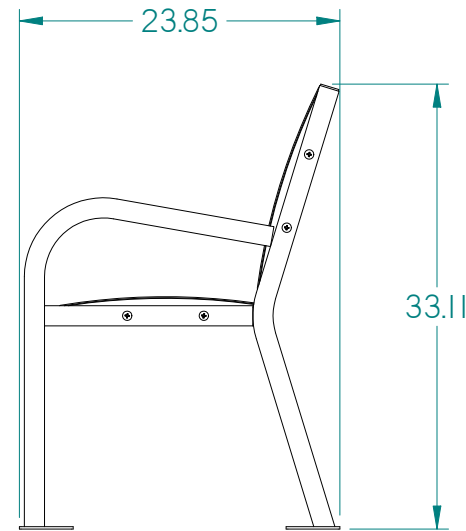

# PARIS

Site Furnishings • Outdoor Fitness

Toll-Free: 1-800-387-6318

DRAIN HOLES ON BACK OF SEAT SECTION TO FACE REAR AND BOTTOM OF BENCH.

## MATERIALS:

- 1.50" X 1.50" X 1/8"W STEEL TUBING
- 14 GA STEEL SEAT SECTIONS
- 11 GA STEEL SEAT RIBS
- 7 GA STEEL FOOT PLATES
- 5/16-18 PHILLIPS TRUSS HEAD BLACK ZINC PLATED H/W INCLUDED
- 3/8-16 CONCRETE ANCHORING H/W INCLUDED
- PHILLIPS DRIVER BIT INCLUDED