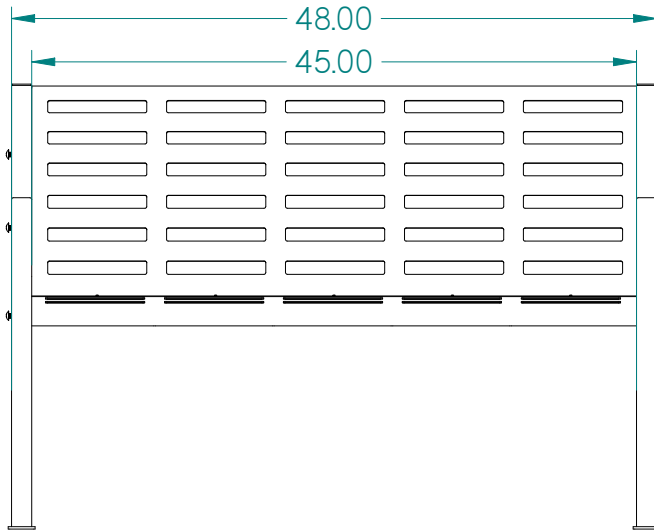

Lasting Impressions

www.pemf.com

PARIS

Site Furnishings • Outdoor Fitness

Toll-Free: 1-800-387-6318

LES TROUS D'ÉVACUATION D'EAU À L'ARRIÈRE DU SIÈGE DOIVENT ÊTRE ORIENTÉS VERS LE BAS DU BANC.

MATÉRIAUX :

- TUBES D'ACIER DE 1,50 po x 1,50 po x 1/8 po ÉPAISSEUR
- SECTIONS DE SIÈGE EN ACIER CAL. 14
- ARMATURES DE SIÈGE EN ACIER CAL. 11
- PLAQUES DE FIXATION EN ACIER CAL. 7
- 5/16-18 VIS CRUCIFORMES À TÊTE BOMBÉE, GALVANISÉES NOIRES, INCLUSES
- 3/8-16 BOULONS D'ANCRAGE POUR BÉTON INCLUS
- EMBOUT DE TOURNEVIS CRUCIFORME INCLUS

FINITION :

- SECTIONS DE SIÈGE SABLÉES REVÊTUES D'UNE PEINTURE NOIRE QUI NE S'ÉCAILLE PAS
- REVÊTEMENT, PAR ÉLECTRODÉPOSITION, DES CADRES LATÉRAUX D'UNE PEINTURE NOIRE QUI NE S'ÉCAILLE PAS

INSTRUCTIONS DE MONTAGE