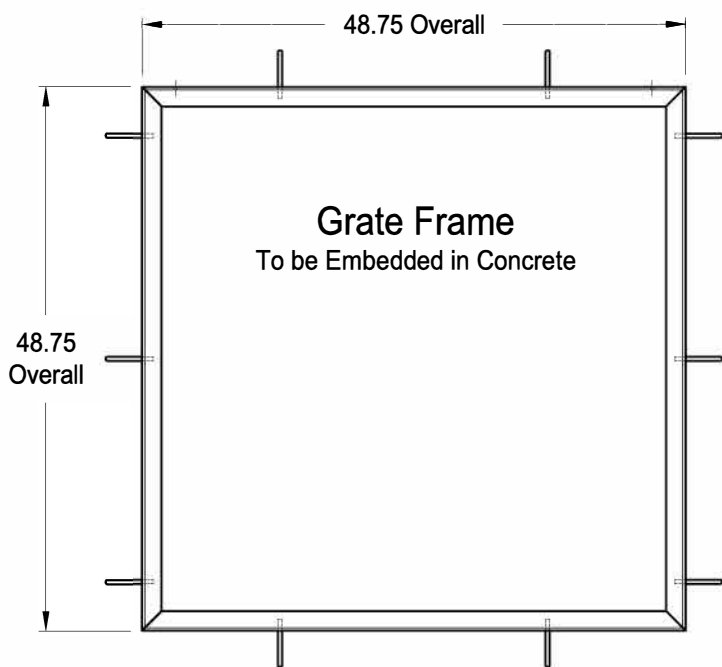

Tree Grates, 48" x 48"

Preliminary Specifications

JGW #
460-801

Standard "Sunburst" Grate

"Sunburst" Grate with Spot Light Ports

Grate
Typical Half Segment

Notes:

Dimensions shown are in inches.