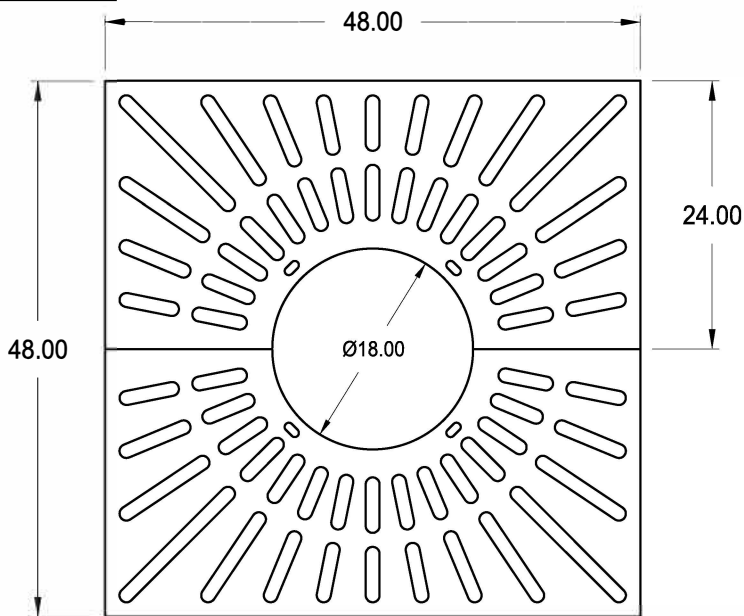

Tree Grates, 48" x 48"

Preliminary Specifications

JGW #
460-801

Standard "Sunburst" Grate

"Sunburst" Grate with Spot Light Ports

Grate
Typical Half Segment

Notes:

Dimensions shown are in inches.