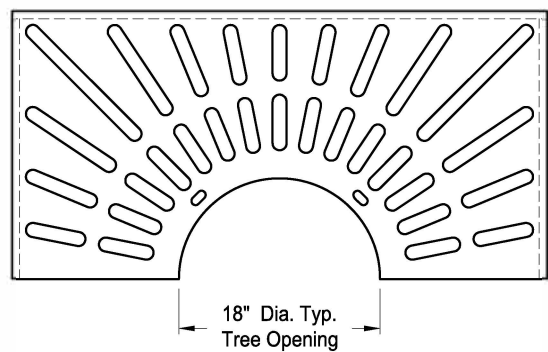

Tree Grates, 48" x 48"

Preliminary Specifications

JGW #
460-801

Standard "Sunburst" Grate

"Sunburst" Grate with Spot Light Ports

Grate
Typical Half Segment

Notes:

Dimensions shown are in inches.