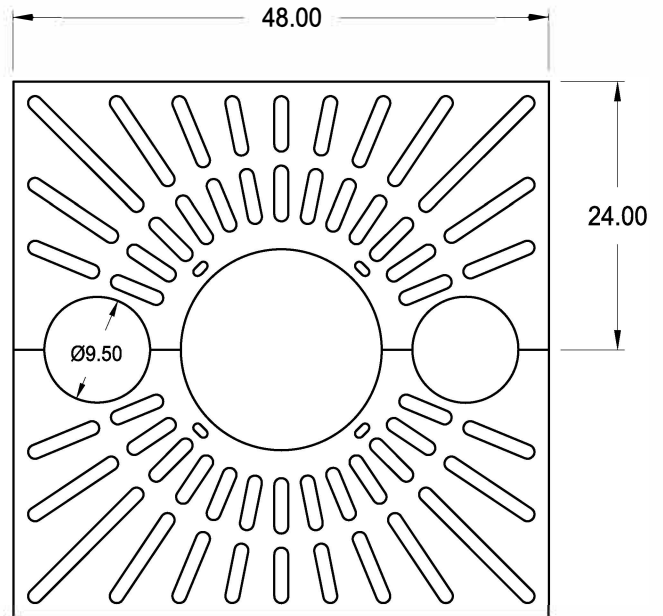

Tree Grates, 48" x 48"

Preliminary Specifications

JGW #
460-801

Standard "Sunburst" Grate

"Sunburst" Grate with Spot Light Ports

Grate
Typical Half Segment

Notes:

Dimensions shown are in inches.