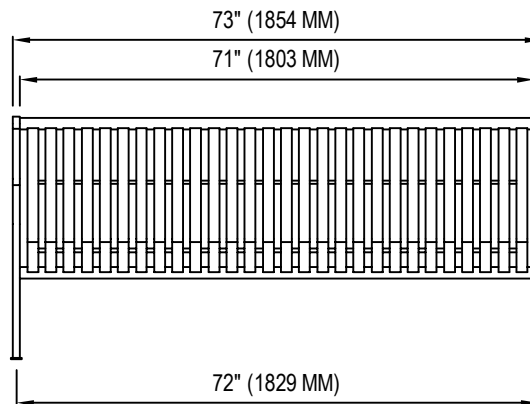

www.peml.com

MATERIAL SPECIFICATIONS:

3/16" X 1 1/2" FLAT BAR

1/2" O.D. STEEL ROD

1" X 1/8" WALL SQUARE STEEL TUBE

1.66" O.D. X .10" WALL STEEL TUBE

2" O.D. STEEL ROD

1/4" STEEL PLATE

ISOMETRIC

SIDE VIEW

FRONT VIEW

NOTES:

1. INSTALLATION TO BE COMPLETED IN ACCORDANCE WITH MANUFACTURER'S SPECIFICATIONS.
2. ALL DIMENSIONS ARE CONSIDERED TRUE AND REFLECT MANUFACTURER'S SPECIFICATIONS.
3. DO NOT SCALE DRAWING.
4. CONTRACTOR'S NOTE: FOR PRODUCT AND COMPANY INFORMATION VISIT www.CADdetails.com/info REFERENCE NUMBER 3420-002.