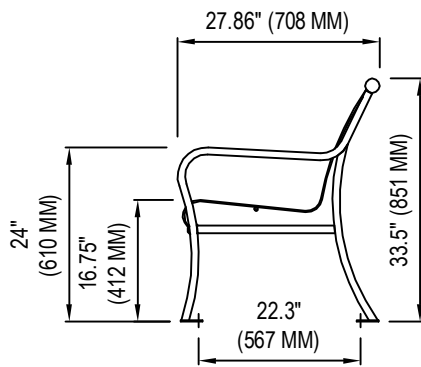

www.peml.com

MATERIAL SPECIFICATIONS:

3/16" X 1 1/2" FLAT BAR

1/2" O.D. STEEL ROD

1" X 1/8" WALL SQUARE STEEL TUBE

1.66" O.D. X .10" WALL STEEL TUBE

2" O.D. STEEL ROD

1/4" STEEL PLATE

ISOMETRIC

SIDE VIEW

FRONT VIEW

NOTES:

1. INSTALLATION TO BE COMPLETED IN ACCORDANCE WITH MANUFACTURER'S SPECIFICATIONS.
2. ALL DIMENSIONS ARE CONSIDERED TRUE AND REFLECT MANUFACTURER'S SPECIFICATIONS.
3. DO NOT SCALE DRAWING.
4. CONTRACTOR'S NOTE: FOR PRODUCT AND COMPANY INFORMATION VISIT www.CADdetails.com/info REFERENCE NUMBER 3420-002.