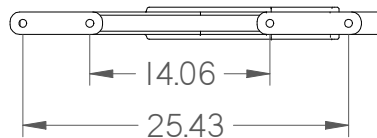

PRODUCT SPECIFICATIONS

DESCRIPTION: BUDDY BENCH
MODEL #: VP6-CS-BUDDY (460-336)

PARIS

Site Furnishings • Outdoor Fitness
Toll-Free: 1-800-387-6318

MATERIAL SPECIFICATIONS:

13 GA Mild Steel - Perferated Seating Surface
11 GA & 7 GA Mild Steel - Seating Support Frame
Cast Aluminum Leg Frames

HARDWARE:

Stainles Steel, Vandal Resisitant
Anchoring Hardware Not Included

FINISH:

Legs - Polyester Powder Coat
Seat - Premium primer process

REVISION:0

DATE: 1/17/2016