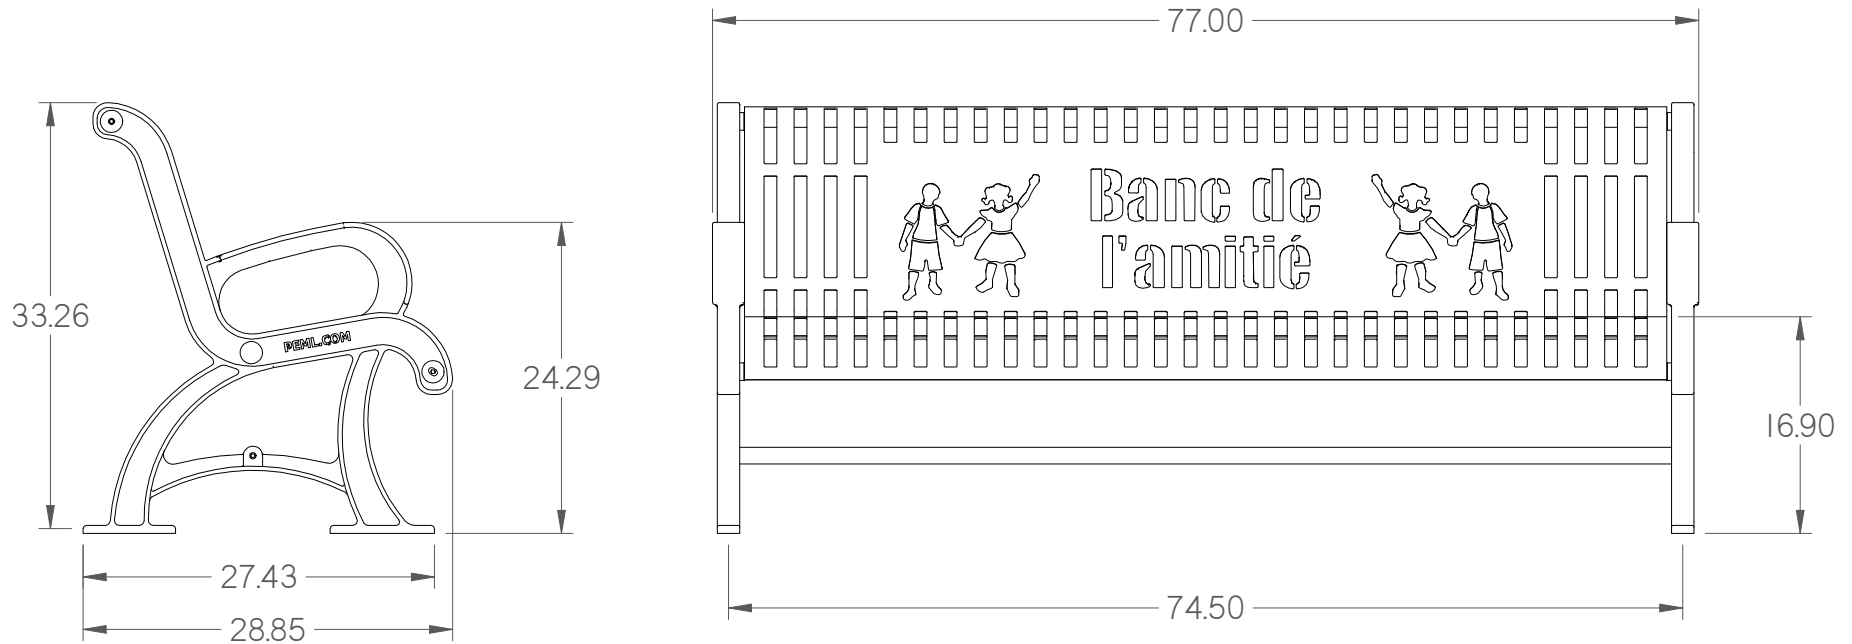

Spécifications du Produit

DESCRIPTION: BANC DE L'AMITIÉ
MODEL #: VP6-CS-BUDDY (460-336)

PARIS

Site Furnishings • Outdoor Fitness
Toll-Free: 1-800-387-6318

SPÉCIFICATIONS DES MATÉRIAUX:

13 Jauge Acier Doux - Surface d'assise Perforée

11 Jauge & 7 Jauge Acier Doux - Cadre de Support de sièges

Jambes en aluminium coulé

VISSERIE:

En Acier inoxydable, Anit-vandalisme
Ancrage matériel non inclus

FINITION:

Jambes - Couche de Poudre Polyester
Siège - Processus de peinture d'apprêt premium

REVISION: 0

DATE: 11/17/2016