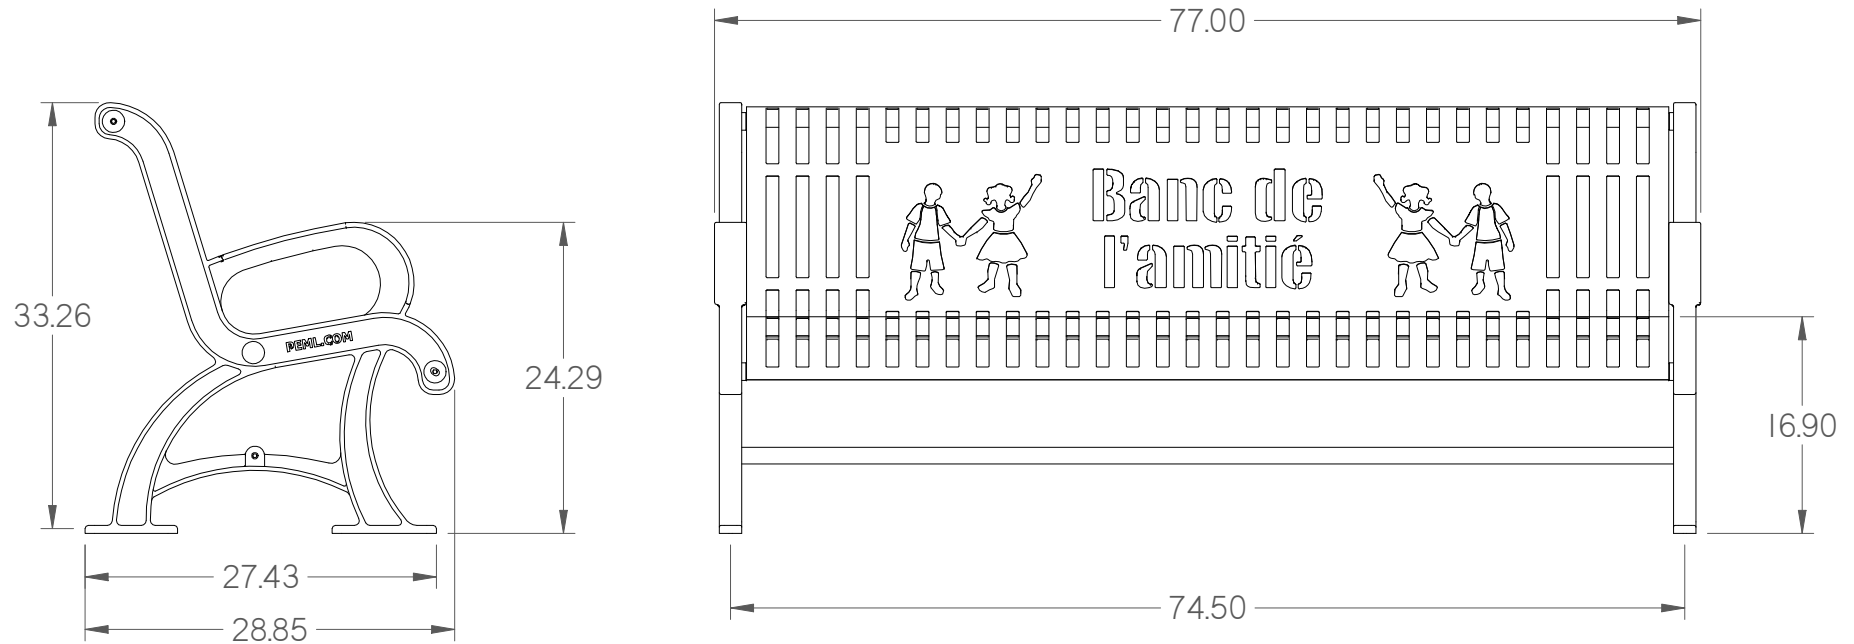

# PRODUCT SPECIFICATIONS

DESCRIPTION: BUDDY BENCH  
MODEL #: VP6-CS-BUDDY (460-336)

## MATERIAL SPECIFICATIONS:

13 GA Mild Steel - Perferated Seating Surface  
11 GA & 7 GA Mild Steel - Seating Support Frame  
Cast Aluminum Leg Frames