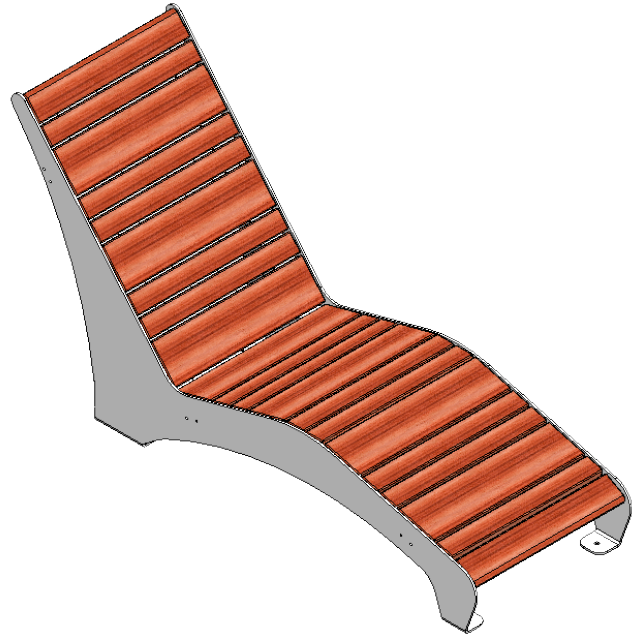

Product Specifications

Description: **LOUNGE CHAIR ASSEMBLY**
Part #/Model #: **460-384**

PARIS

Site Furnishings • Outdoor Fitness
Toll-Free: 1-800-387-6318

(4) HOLES
FOR 1/2"
MOUNTING
HARDWARE

MATERIAL:

- 1/4" MILD STEEL
- PAU LOPE (IPE) WOOD

FINISH

- ZINC PLATED STEEL FRAME
- SUPER DURABLE POLYESTER POWDER COATING
- STAINLESS STEEL HARDWARE
- NOTE: ANCHORING HARDWARE NOT INCLUDED

WEIGHT

- 195LBS

PROPERTY OF PARIS SITE FURNISHINGS AND OUTDOOR FITNESS