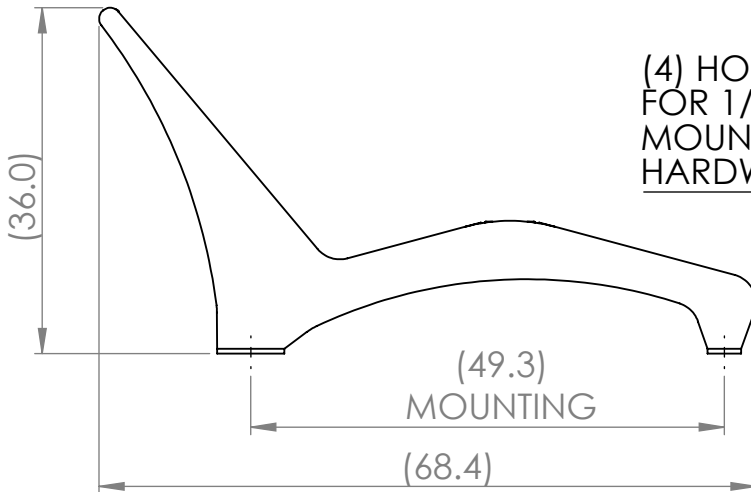

Product Specifications

Description: **LOUNGE CHAIR ASSEMBLY**
Part #/Model #: **460-384**

PARIS

Site Furnishings • Outdoor Fitness
Toll-Free: 1-800-387-6318

(4) HOLES
FOR 1/2"
MOUNTING
HARDWARE

MATERIAL:

- 1/4" MILD STEEL
- PAU LOPE (IPE) WOOD

FINISH

- ZINC PLATED STEEL FRAME
- SUPER DURABLE POLYESTER POWDER COATING
- STAINLESS STEEL HARDWARE
- NOTE: ANCHORING HARDWARE NOT INCLUDED

WEIGHT

- 195LBS

PROPERTY OF PARIS SITE FURNISHINGS AND OUTDOOR FITNESS