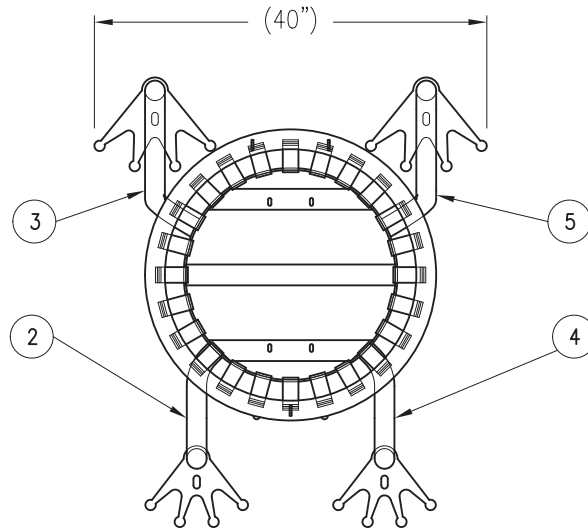

BREAK ALL EDGES AND CORNERS

ITEM	DESCRIPTION	P/N	QTY
1	TRASH BODY F/CREATURE CANS	303-793	1
2	RIGHT FRONT LEG F/FROG LITTER RECEPTACLE	303-795	1
3	RIGHT REAR LEG F/FROG LITTER RECEPTACLE	303-797	1
4	LEFT FRONT LEG F/FROG LITTER RECEPTACLE	303-794	1
5	LEFT REAR LEG F/FROG LITTER RECEPTACLE	303-796	1
6	TONGUE F/FROG LITTER RECEPTACLE	303-968	1

SCALE: 1:18	TITLE
DATE: 10DEC09	BODY ASSY W/LEGS F/FROG CAN
DRAWN BY: KG	DWG NO: 303-798(65062000)
CHECKED BY: -	REVISION
SHEET 2 OF 2	A

TOLERANCES UNLESS OTHERWISE NOTED:
 2 PLACE DEC. ±.030
 3 PLACE DEC. ±.010
 ANGLES ±1.0°