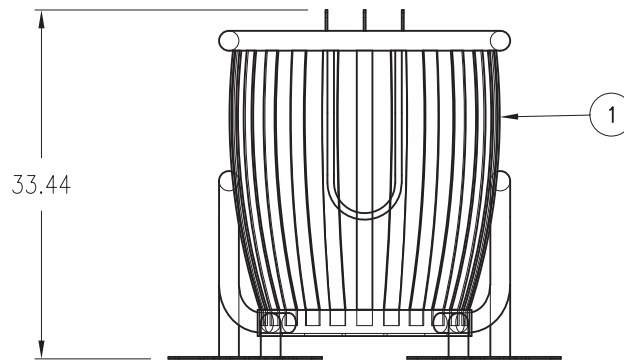

BREAK ALL EDGES AND CORNERS

ITEM	DESCRIPTION	P/N	QTY
1	TRASH BODY F/CREATURE CANS	303-793	1
2	RIGHT FRONT LEG F/FROG LITTER RECEPTACLE	303-795	1
3	RIGHT REAR LEG F/FROG LITTER RECEPTACLE	303-797	1
4	LEFT FRONT LEG F/FROG LITTER RECEPTACLE	303-794	1
5	LEFT REAR LEG F/FROG LITTER RECEPTACLE	303-796	1
6	TONGUE F/FROG LITTER RECEPTACLE	303-968	1

SCALE: 1:18	TITLE
DATE: 10DEC09	BODY ASSY W/LEGS F/FROG CAN
DRAWN BY: KG	DWG NO: 303-798(65062000)
CHECKED BY: -	REVISION
SHEET 2 OF 2	A

TOLERANCES UNLESS OTHERWISE NOTED:
 2 PLACE DEC. ±.030
 3 PLACE DEC. ±.010
 ANGLES ±1.0°