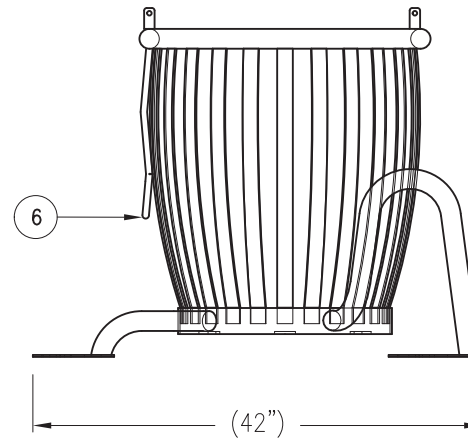

BREAK ALL EDGES AND CORNERS

ITEM	DESCRIPTION	P/N	QTY
1	TRASH BODY F/CREATURE CANS	303-793	1
2	RIGHT FRONT LEG F/FROG LITTER RECEPTACLE	303-795	1
3	RIGHT REAR LEG F/FROG LITTER RECEPTACLE	303-797	1
4	LEFT FRONT LEG F/FROG LITTER RECEPTACLE	303-794	1
5	LEFT REAR LEG F/FROG LITTER RECEPTACLE	303-796	1
6	TONGUE F/FROG LITTER RECEPTACLE	303-968	1

SCALE: 1:18	TITLE
DATE: 10DEC09	BODY ASSY W/LEGS F/FROG CAN
DRAWN BY: KG	DWG NO: 303-798(65062000)
CHECKED BY: -	REVISION
SHEET 2 OF 2	A

TOLERANCES UNLESS OTHERWISE NOTED:
 2 PLACE DEC. ±.030
 3 PLACE DEC. ±.010
 ANGLES ±1.0°